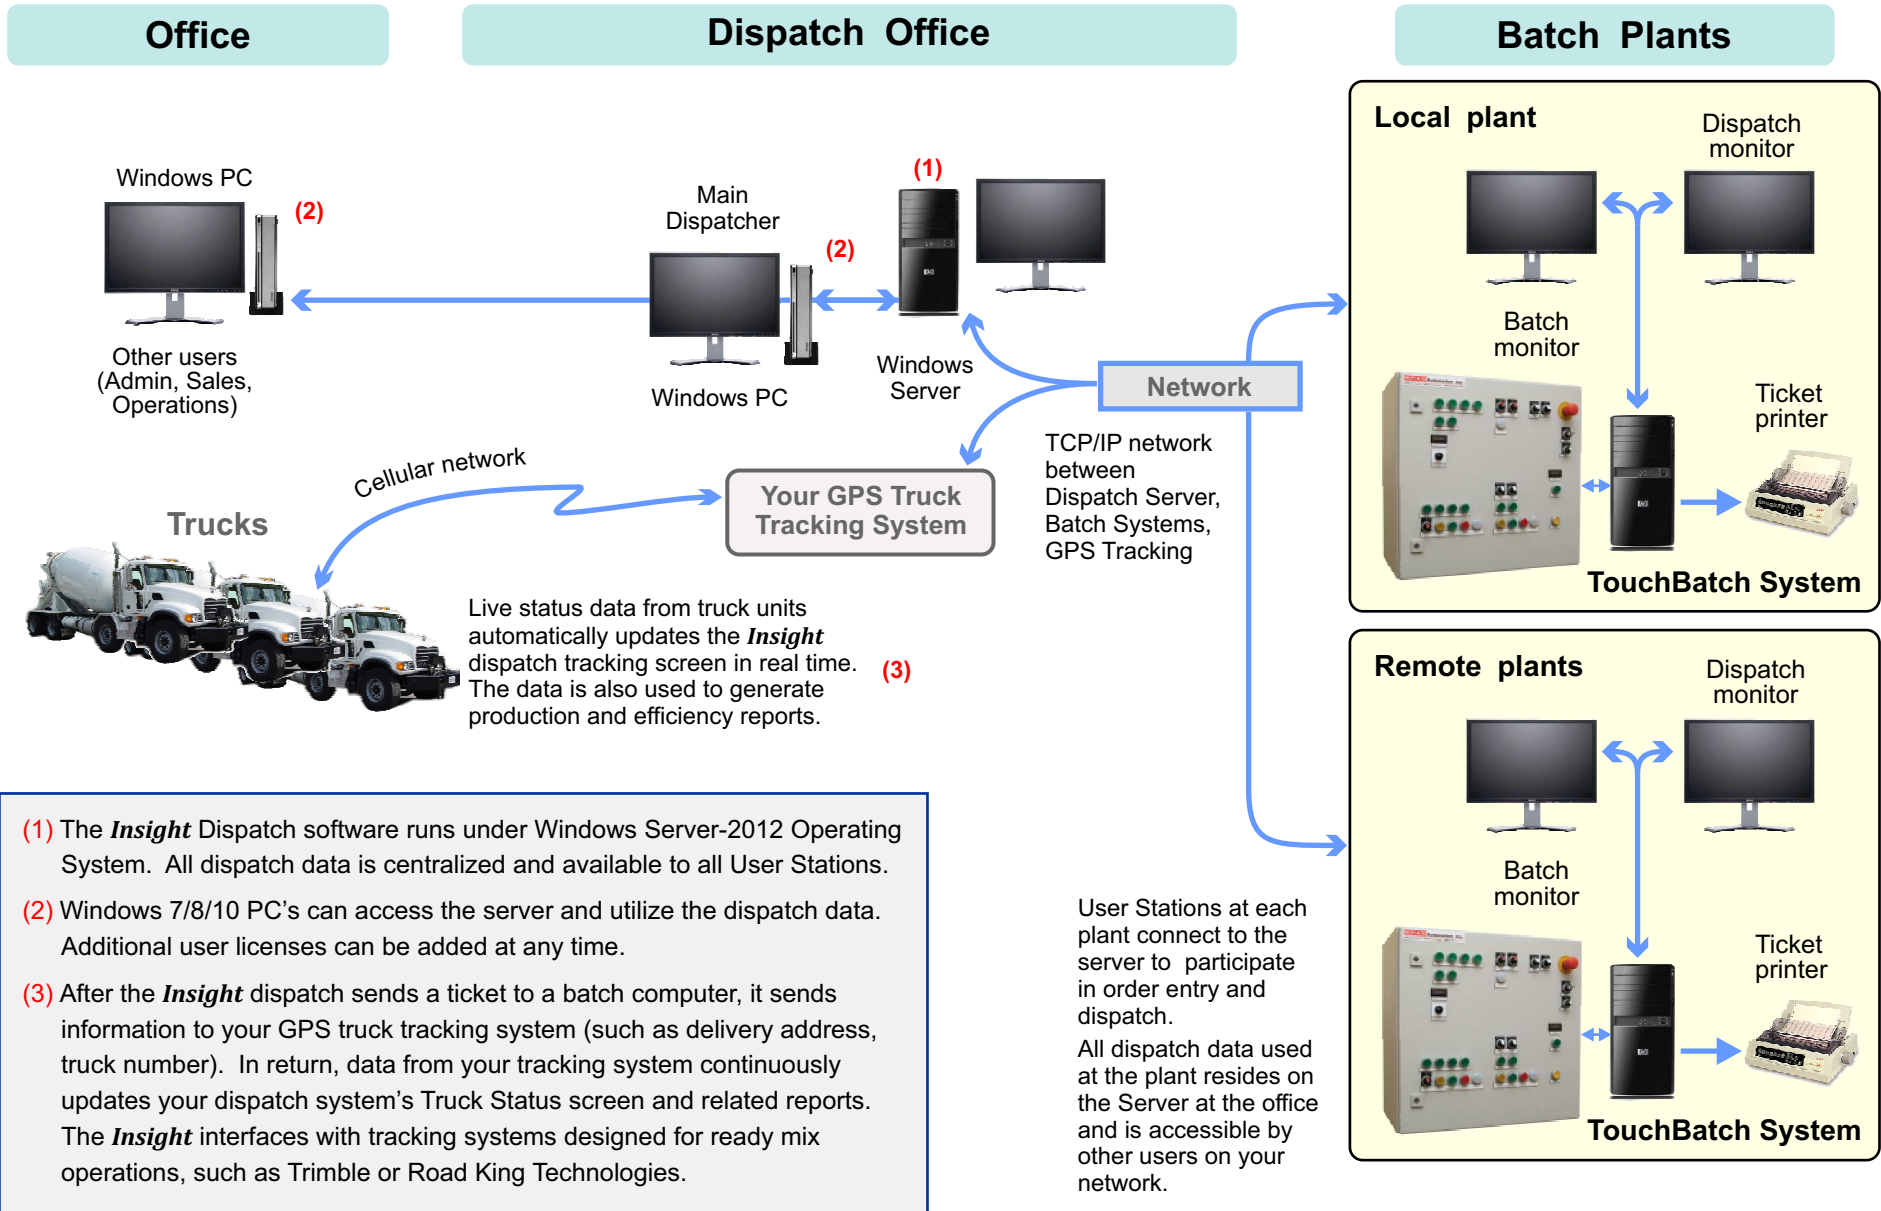

# MPAQ *Insight* Ready Mix Dispatch

# Star Ready Mix

- (1) The *Insight* Dispatch software runs under Windows Server-2012 Operating System. All dispatch data is centralized and available to all User Stations.
- (2) Windows 7/8/10 PC's can access the server and utilize the dispatch data. Additional user licenses can be added at any time.
- (3) After the *Insight* dispatch sends a ticket to a batch computer, it sends information to your GPS truck tracking system (such as delivery address, truck number). In return, data from your tracking system continuously updates your dispatch system's Truck Status screen and related reports. The *Insight* interfaces with tracking systems designed for ready mix operations, such as Trimble or Road King Technologies.